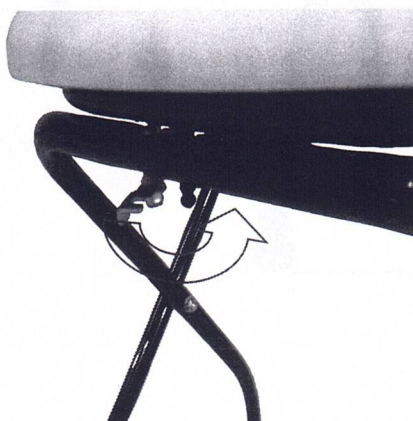

JIANLIAN HOMECARE PRODUCTS CO. LTD.

Add: Xiebian Industrial Park, Dali, NanHai District, Foshan, Guangdong, P.R.China
Tel: 0086 757 83668093 Fax: 0086 757 83668083 Email:sales@gdjianlian.com

Transportation

It can transportation by car, and other public transport.

Installation and Using Method

1. Take the commode out of carton, please refer to the Illustration (1)
2. Open the brace, please refer to the Illustration (2)
3. Fix the brace by the locking pin, assemble the bucket in the seat please refer to illustration (3), (4), (5)