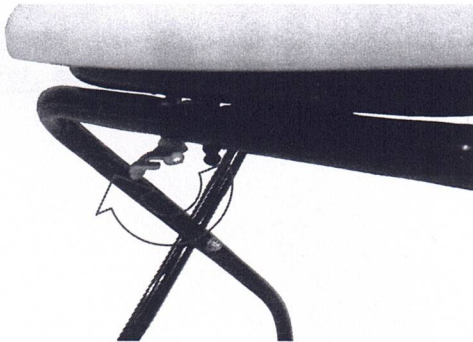

Illustration 3

Illustration 4

JIANLIAN HOMECARE PRODUCTS CO. LTD.

Add: Xiebian Industrial Park, Dali, NanHai District, Foshan, Guangdong, P.R.China
Tel: 0086 757 83668093 Fax: 0086 757 83668083 Email:sales@gdjianlian.com

Training

When first use commode chair, please make sure there is somebody who help the user on how to use the commode. Please use the commode on flat place.

Disposal

Unlock the pin and fold the brace. Please refer to the illustration (6), (7) and (8)

Illustration6