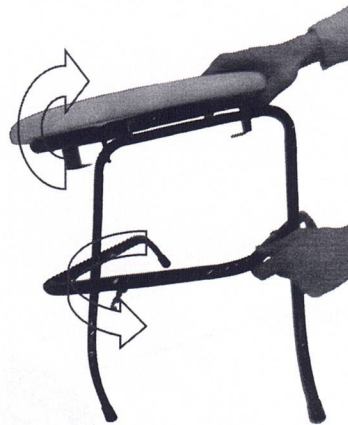

Illustration6

Illustration 7

Illustration 8

Storage

Storing the commode chair at a dry and ventilated environment ,
Storage Temp about 5℃ to 55℃

Maintenance

- a. Check the tightness of the screws and spring lock, the stabilization of the walker before using.
- b. Regular cleaning will prevent the dust of tubes or reveal loose and enhance